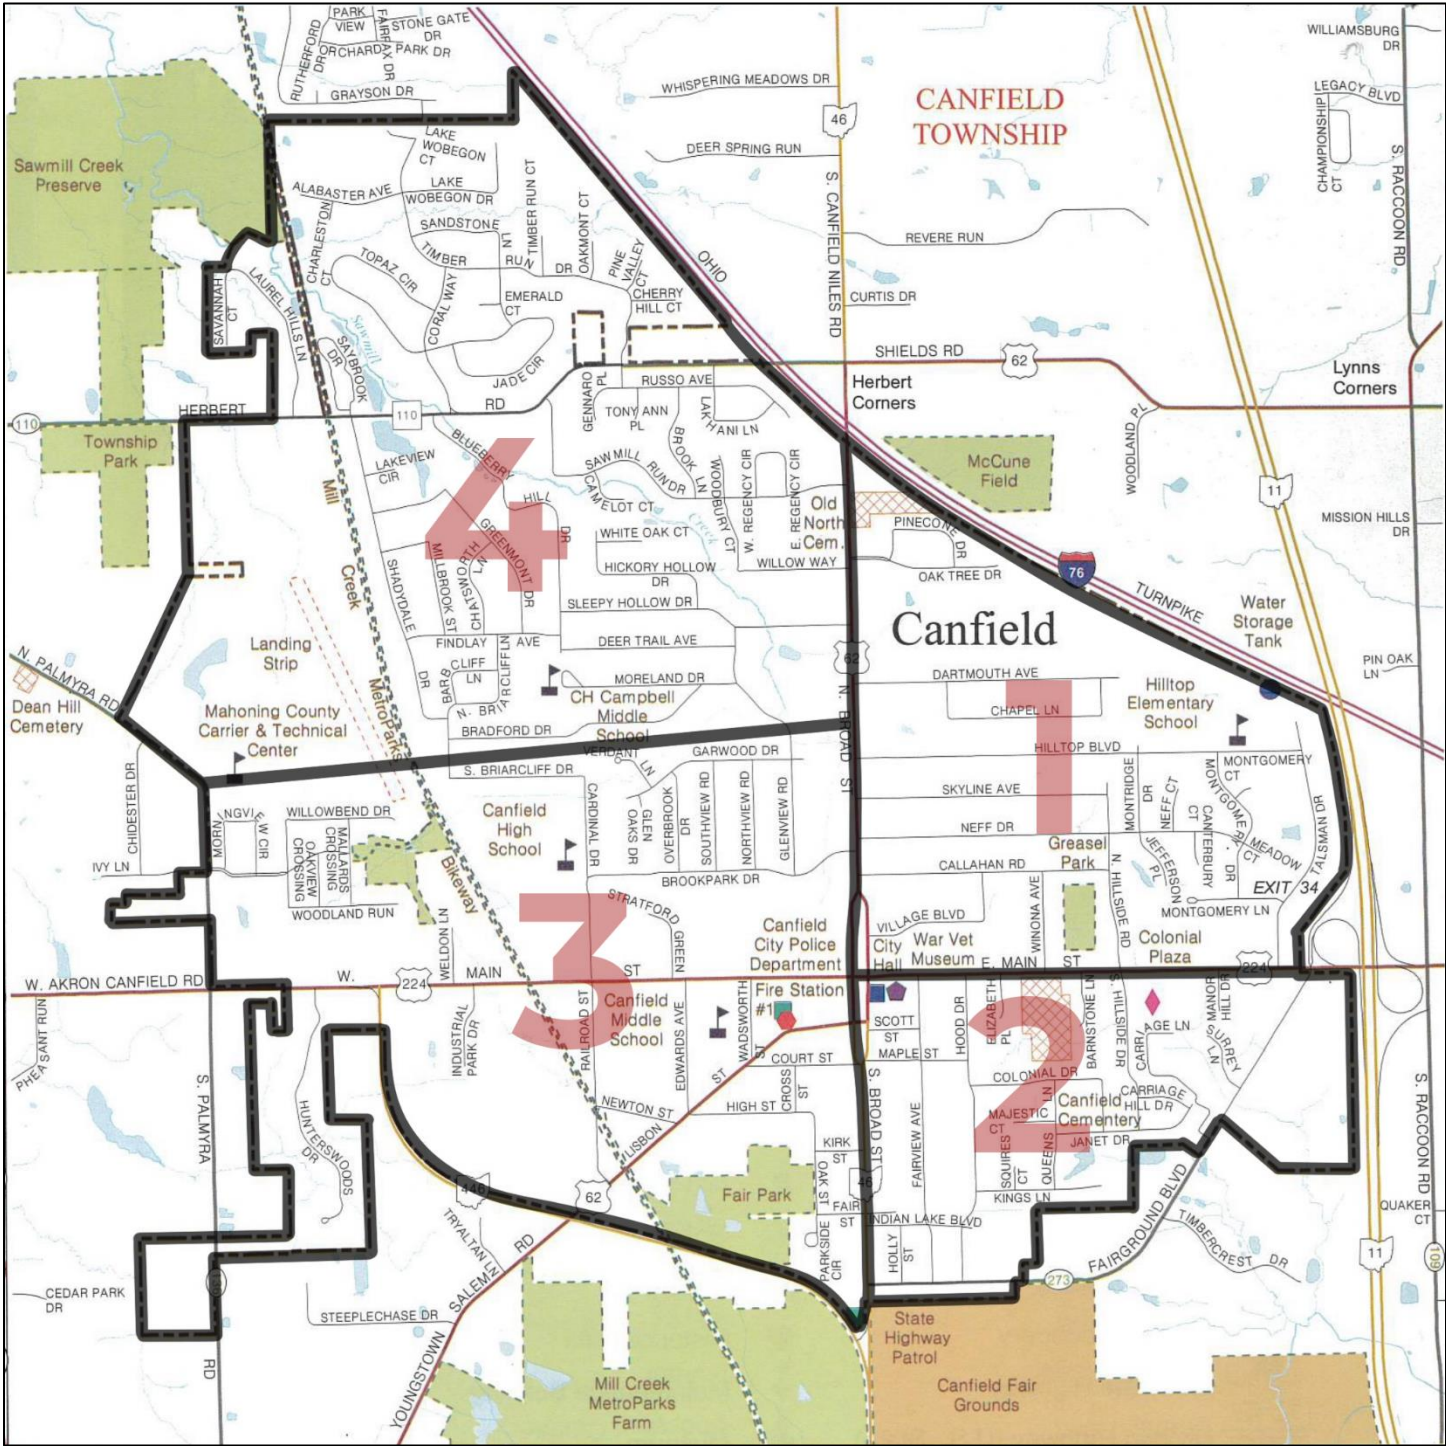

CITY OF CANFIELD

2024 Stick and Limb Pick-Up Quadrant Map

QUADRANT STREET LISTING

Quadrant – 1 Northeast April 1st – April 5th

Broad Street, North
(Odd Number Addresses)
– East Side
Callahan Road
Canterbury Court
Chapel Lane
Dartmouth Avenue
Hillside Drive, North
Hilltop Boulevard
Main Street, East
(Even Number Addresses)
– North Side
Meadow Court
Montgomery Drive
Montridge Drive
Neff Court/Drive
Oak Tree Drive
Pine Cone Drive
Skyline Drive
Talsman Drive
Village Boulevard
Winona Avenue

Quadrant – 2 Southeast April 8th – April 12th

Broad Street, South
(Odd Number Addresses)
– East Side
Carriage Hill Drive
Colonial Drive
Elizabeth Place
Fairground Boulevard
Fairview Avenue
Hillside Drive, South
Holly Street
Hood Drive
Indian Lake Boulevard
Janet Drive
Kings Lane
Main Street, East
(Odd Number Addresses)
– South Side
Majestic Court
Manor Hill Drive
Maple Street
Queens Lane
Scott Street
Squires Court

Quadrant – 3 Southwest April 15th – April 19th

Briarcliff, South
Broad Street, North
(264 & Lower, Even Number
Addresses)
Broad Street, South
(Even Number Addresses)
– West Side
Brookpark Drive
Cardinal Drive
Court Street
Cross Street
Edwards Street
Fair Street
Garwood Drive
Glenview Road
(241 & Lower Addresses)
High Street
Kirk Street
Lisbon Street
Main Street, West
Mallard Crossing
Morningview Circle
Newton Street
Northview Road
Oak Street
Oakview Crossing
Overbrook Drive
Palmyra Road, North
(6971, 6997, 7041, 7049)
Preserve Boulevard
Railroad Street
Southview Road
Stratford Green
Verdant Lane
Wadsworth Street
Willowbend Drive
Woodland Run