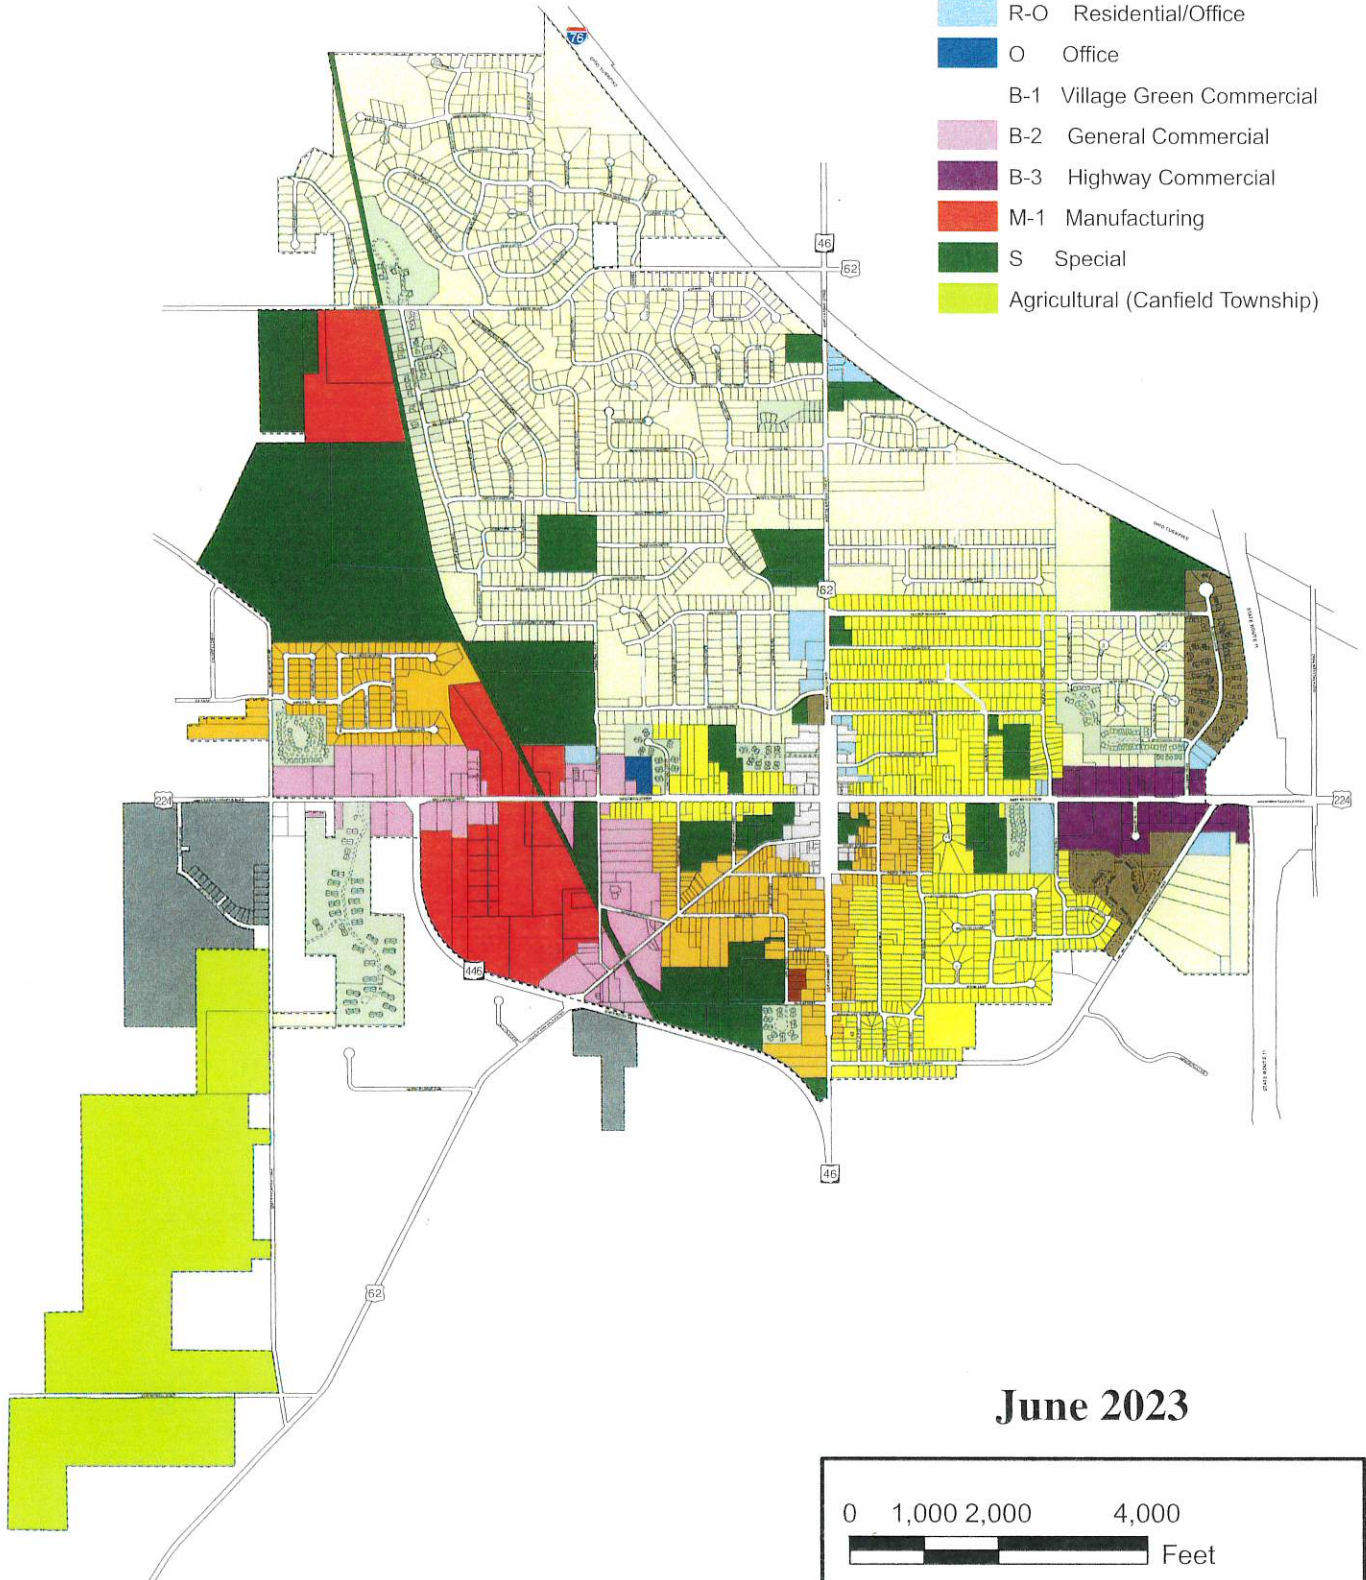

City of Canfield, Ohio

Official Zoning District Map

Legend:

-  Canfield City Limits
-  Proposed Road
-  Canfield Parcels (2023)
-  Existing JEDD Boundary
-  R-1 Single Family Residential
-  R-2 Single Family Residential
-  R-3 Single Family Residential
-  R-4 Two Family Residential
-  R-5 Three to Four Family Residential
-  R-PUD Planned Unit Development
-  R-O Residential/Office
-  O Office
-  B-1 Village Green Commercial
-  B-2 General Commercial
-  B-3 Highway Commercial
-  M-1 Manufacturing
-  S Special
-  Agricultural (Canfield Township)

June 2023