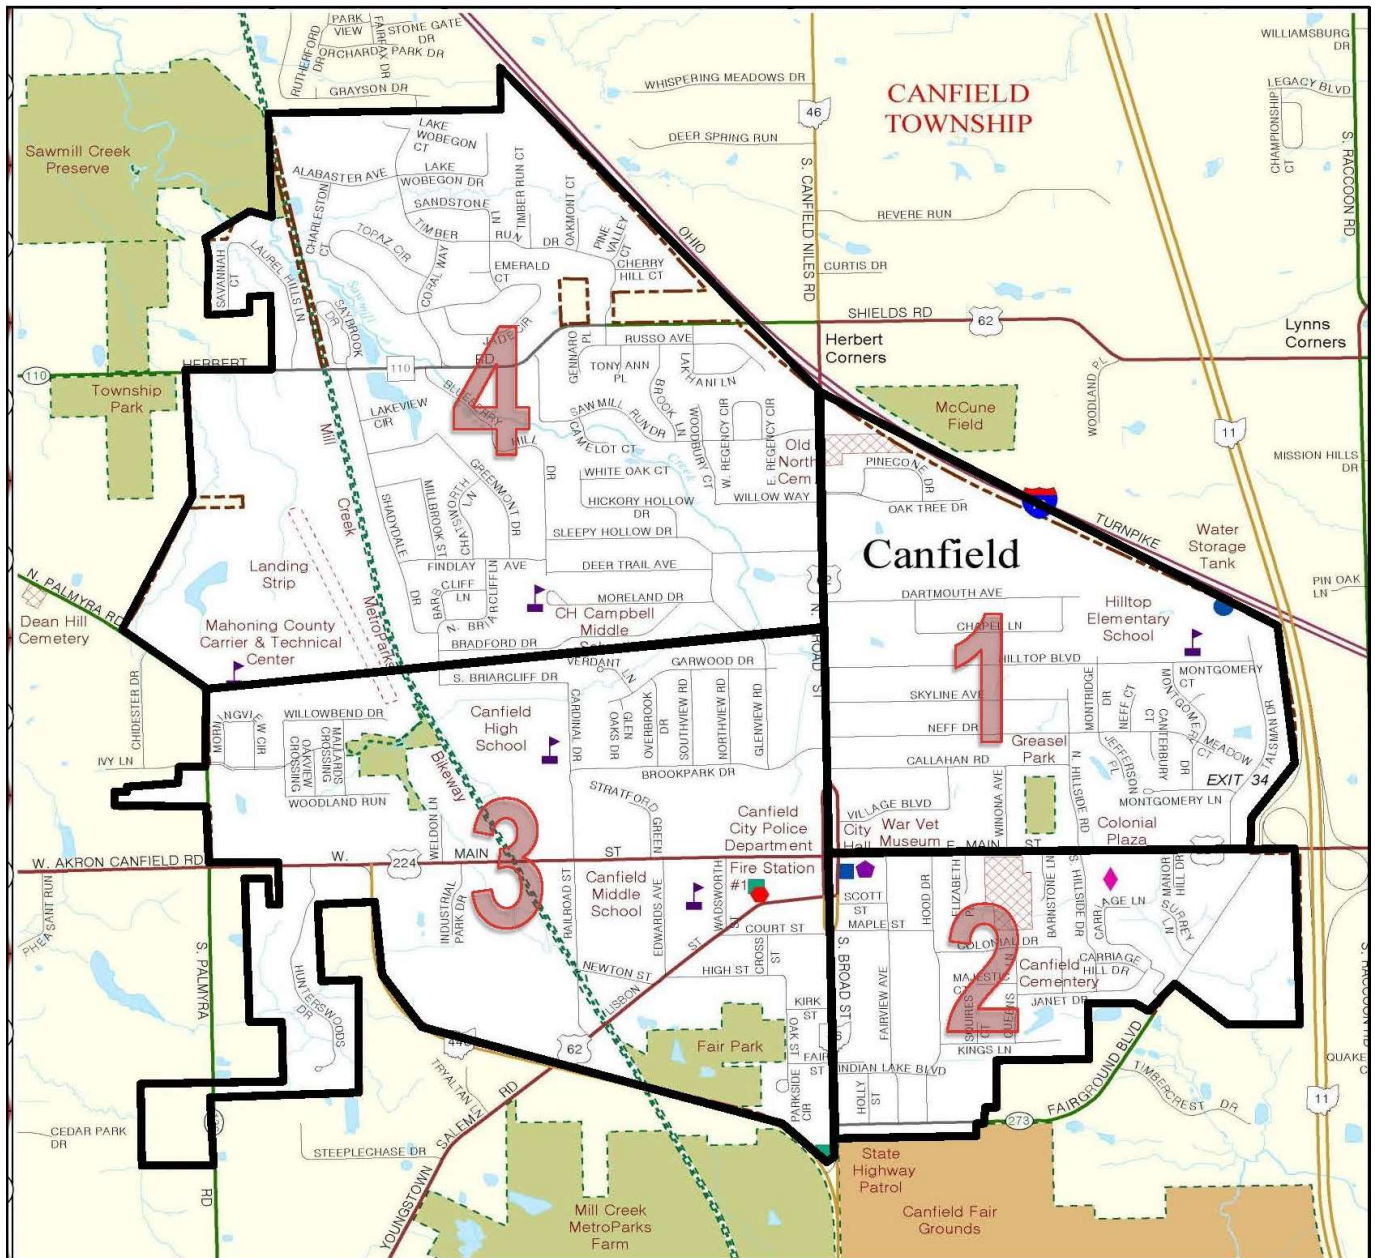

CITY OF CANFIELD

2023 Brush Pickup- Quadrant Map

QUADRANT STREET LISTING

QUADRANT-1 NORTHEAST Week of April 2, 2023	QUADRANT-2 SOUTHEAST Week of April 9, 2023	QUADRANT-3 SOUTHWEST Week of April 16, 2023	QUADRANT-4 NORTHWEST Week of April 23, 2023
Broad Street, North (Odd numbered addresses – East Side)	Broad Street, South (Odd numbered addresses – East side)	Broad Street, North (Even numbered addresses, 264 and lower)	Alabaster Drive
Callahan Road	Carriage Hill Drive	Broad Street, South (Even numbered addresses – West Side)	Barbcliff Lane
Canterbury Court	Colonial Drive	Briarcliff, South	Blueberry Hill Drive
Chapel Lane	Elizabeth Place	Brookpark Drive	Bradford Drive
Dartmouth Avenue	Fairground Boulevard	Cardinal Drive	Briarcliff, North
Hillside Drive (North)	Fairview Avenue	Court Street	Broad Street, North (Even numbered addresses, 350 and higher)
Hilltop Boulevard	Hillside Drive, South	Cross Street	Camelot Court
	Holly Street	Edwards Street	Charleston Court
Main Street, East (Even numbered addresses – North Side)	Hood Drive	Fair Street	Chatsworth Lane
Meadow Court	Indian Lake Blvd.	Garwood Drive	Cherry Hill Court
Montgomery Drive			
	Janet Drive	Glenview Road– 241 and lower	Coral Way
Montridge Drive	Kings Lane	High Street	Deer Trail Ave
Neff Court	Main Street, East (Odd numbered addresses – South Side)	Kirk Street	Emerald Court
Neff Drive	Majestic Court		Findlay Ave
Oak Tree Drive	Manor Hill Drive	Lisbon Street	Glenview Road (addresses 260 and higher)
Pine Cone Drive	Maple Street	Main Street, West	Greenmont Drive
Skyline Ave	Queens Lane	Mallard Crossing	Herbert Road
Talsman Drive	Scott Street	Morningview Circle	Hickory Hollow Drive
Village Blvd	Squire’s Court		Jade Circle
Winona Ave		Newton Street	Lake Wobegon Drive/ Court
		Northview Road	Lakeview Circle
		Oak Street	Lakhani Lane
		Oakview Crossing	Laurel Hill Lane
		Overbrook Drive	Millbrook Street
		Palmyra Rd. North (6971, 6997, 7041, 7049)	Moreland Drive
			Oakmont Court
		Preserve Boulevard	Pine Valley Court
		Railroad Street	Regency Circle, East & West
		Southview Road	Russo Avenue
		Stratford Green	Sandstone Lane
		Verdant Lane	Savannah Court
		Wadsworth Street	Saw Mill Run
		Willowbend Drive	Shadydale Drive
		Woodland Run	Sleepy Hollow Drive
			Stonybrook Lane
			Timber Run Court
			Timber Run Drive
			Tony Ann Place
			Topaz Circle
			White Oak Court
			Willow Way
			Woodbury Court