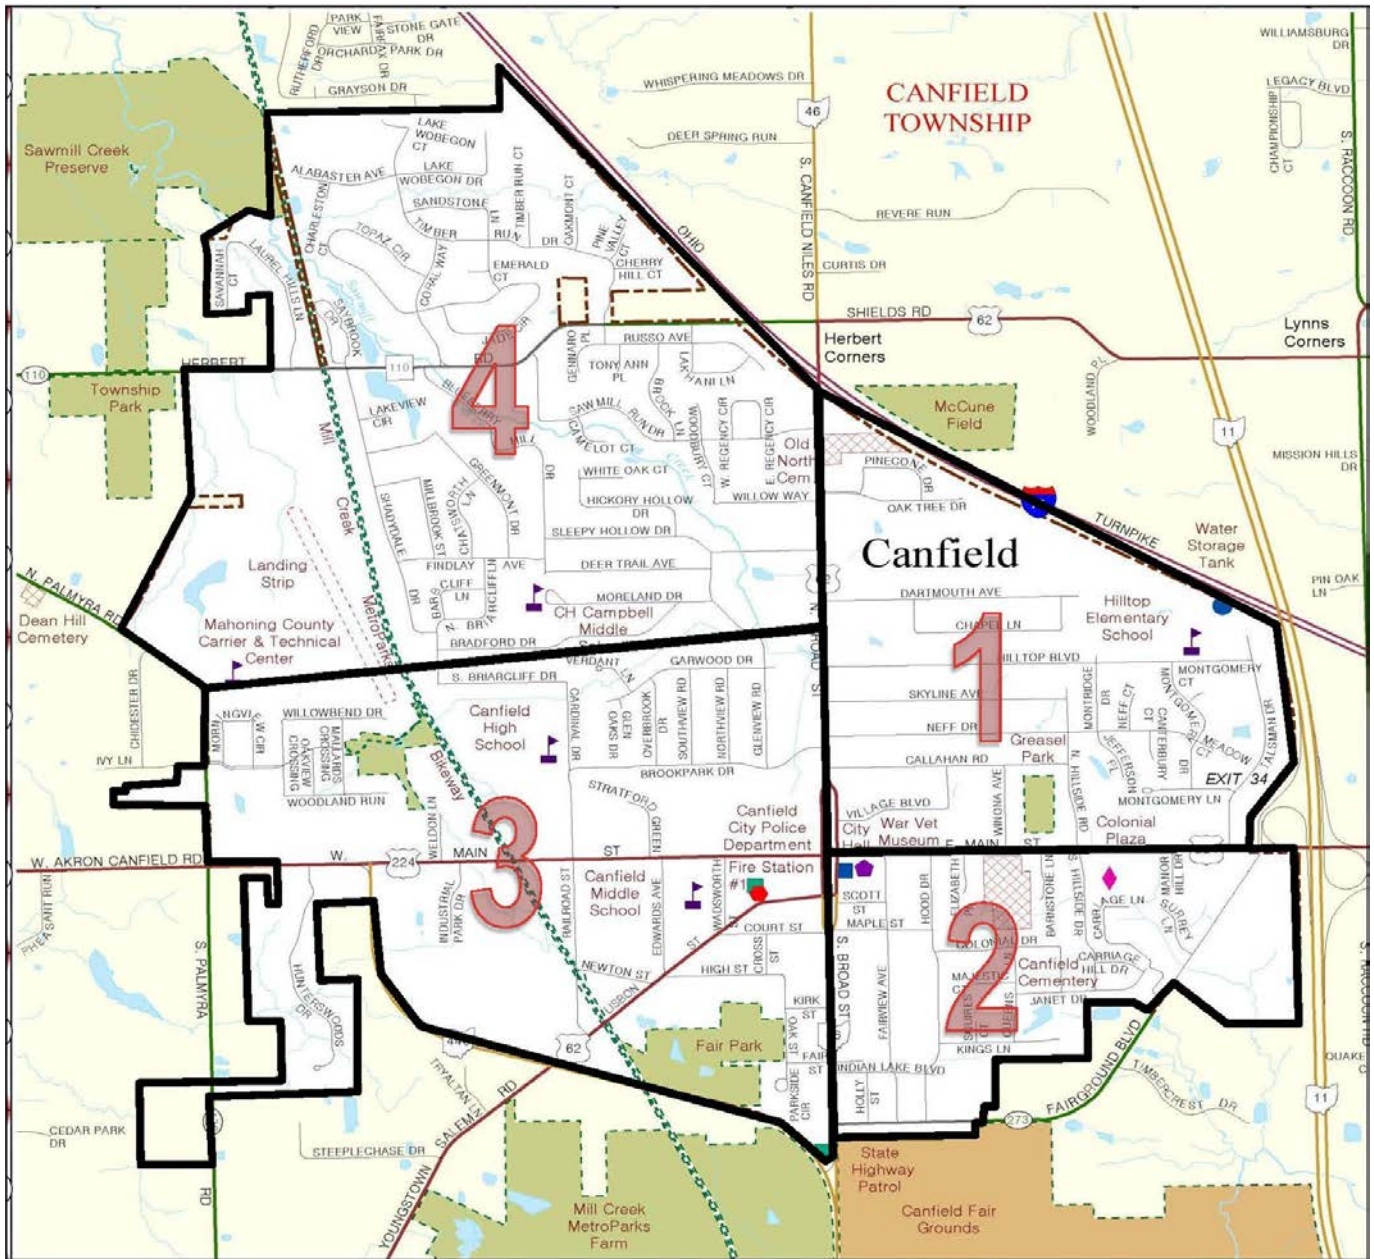

CITY OF CANFIELD

Brush Pickup- Quadrant Map

QUADRANT STREET LISTING

QUADRANT- 1 NORTHEAST	QUADRANT - 2 SOUTHEAST	QUADRANT- 3 SOUTHWEST	QUADRANT- 4 NORTHWEST
Broad Street, North (Odd numbered addresses – East Side)	Broad Street, South (Odd numbered addresses – East side)	Broad Street, North (Even numbered addresses, 264 and lower)	Alabaster Drive
Callahan Road	Carriage Hill Drive	Broad Street, South (Even numbered addresses – West Side)	Barbcliff Lane
Canterbury Court	Colonial Drive	Briarcliff, South	Blueberry Hill Drive
Chapel Lane	Elizabeth Place	Brookpark Drive	Bradford Drive
Dartmouth Avenue	Fairground Boulevard	Cardinal Drive	Briarcliff, North
Hillside Drive (North)	Fairview Avenue	Court Street	Broad Street, North (Even numbered addresses, 350 and higher)
Hilltop Boulevard	Hillside Drive, South	Cross Street	Camelot Court
Jefferson Place	Holly Street	Edwards Street	Charleston Court
Main Street, East (Even numbered addresses – North Side)	Hood Drive	Fair Street	Chatsworth Lane
Meadow Court	Indian Lake Blvd.	Garwood Drive	Cherry Hill Court
Montgomery Lane	Janet Drive	Glenview Road– 241 and lower	Coral Way
Montridge Drive	Kings Lane	High Street	Deer Trail Ave
Neff Court	Main Street, East (Odd numbered addresses – South Side)	Kirk Street	Emerald Court
Neff Drive	Majestic Court	Lake Pointe Circle	Findlay Ave
Oak Tree Drive	Manor Hill Drive	Lisbon Street	Glenview Road (addresses 260 and higher)
Pine Cone Drive	Maple Street	Main Street, West	Greenmont Drive
Skyline Ave	Queens Lane	Mallard Crossing	Herbert Road
Talsman Drive	Scott Street	Morningview Circle	Hickory Hollow Drive
Village Blvd	Squire's Court	Newton Square	Jade Circle
Winona Ave		Newton Street	Lake Wobegon Drive
		Northview Road	Lakeview Circle
		Oak Street	Lakhani Lane
		Oakview Crossing	Laurel Hill Lane
		Overbrook Drive	Millbrook Street
		Palmyra Rd. North (6971, 6997, 7041, 7049)	Moreland Drive
		Parkside Circle	Oakmont Court
		Preserve Boulevard	Pine Valley Court
		Railroad Street	Regency Circle, East & West
		Southview Road	Russo Avenue
		Stratford Green	Sandstone Lane
		Verdant Lane	Savannah Court
		Wadsworth Street	Saw Mill Run
		Weldon Lane	Saybrook Drive
		Willowbend Drive	Shadydale Drive
		Woodland Run	Sleepy Hollow Drive
			Stonybrook Lane
			Timber Run Court
			Timber Run Drive
			Tony Ann Place
			Topaz Circle
			White Oak Court
			Willow Way
			Woodbury Court