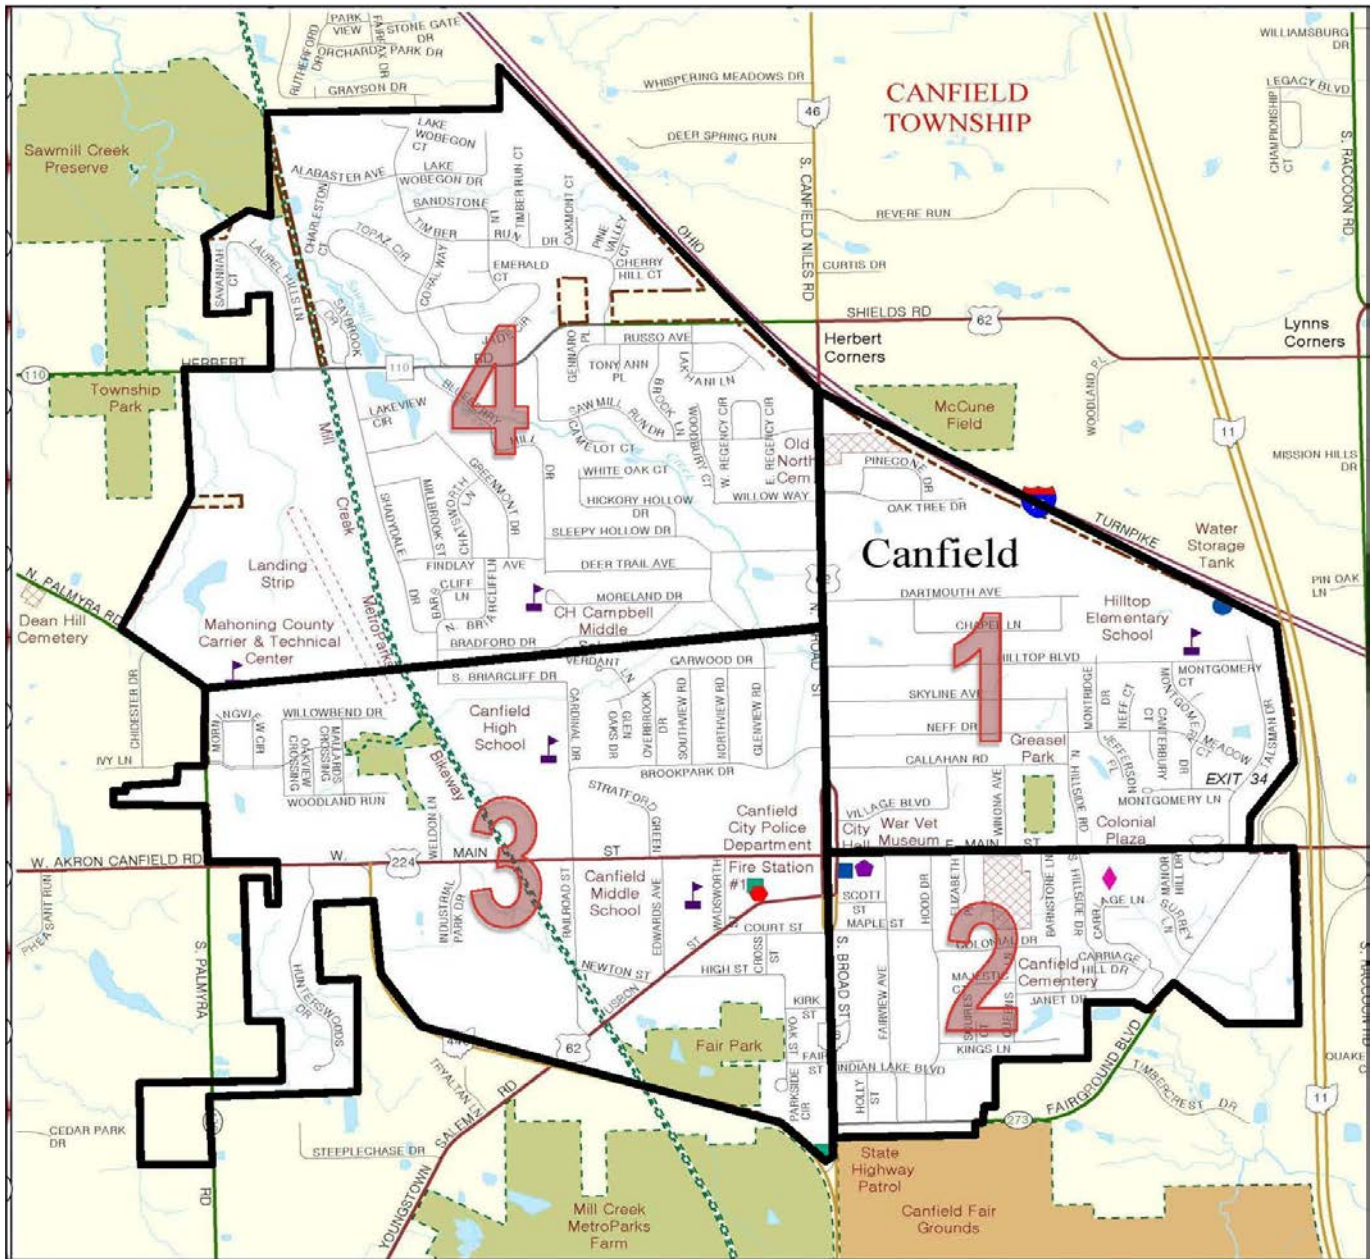

CITY OF CANFIELD

Brush Pickup- Quadrant Map

QUADRANT STREET LISTING

QUADRANT – 1 NORTHEAST Week of April 21st	QUADRANT – 2 SOUTHEAST Week of April 28th	QUADRANT – 3 SOUTHWEST Week of May 5th	QUADRANT – 4 NORTHWEST Week of May 12th
Broad Street, North (Odd numbered addresses – East Side)	Broad Street, South (Odd numbered addresses – East side)	Broad Street, North (Even numbered addresses, 264 and lower)	Alabaster Drive
Callahan Road	Carriage Hill Drive	Broad Street, South (Even numbered addresses – West Side)	Barbcliff Lane
Canterbury Court	Colonial Drive	Briarcliff, South	Blueberry Hill Drive
Chapel Lane	Elizabeth Place	Brookpark Drive	Bradford Drive
Dartmouth Avenue	Fairground Boulevard	Cardinal Drive	Briarcliff, North
Hillside Drive (North)	Fairview Avenue	Court Street	Broad Street, North (Even numbered addresses, 350 and higher)
Hilltop Boulevard	Hillside Drive, South	Cross Street	Camelot Court
Jefferson Place	Holly Street	Edwards Street	Charleston Court
Main Street, East (Even numbered addresses – North Side)	Hood Drive	Fair Street	Chatsworth Lane
Meadow Court	Indian Lake Blvd.	Garwood Drive	Cherry Hill Court
Montgomery Lane	Janet Drive	Glenview Road– 241 and lower	Coral Way
Montridge Drive	Kings Lane	High Street	Deer Trail Ave
Neff Court	Main Street, East (Odd numbered addresses – South Side)	Kirk Street	Emerald Court
Neff Drive	Majestic Court	Lake Pointe Circle	Findlay Ave
Oak Tree Drive	Manor Hill Drive	Lisbon Street	Glenview Road (addresses 260 and higher)
Pine Cone Drive	Maple Street	Main Street, West	Greenmont Drive
Skyline Ave	Queens Lane	Mallard Crossing	Herbert Road
Talsman Drive	Scott Street	Morningview Circle	Hickory Hollow Drive
Village Blvd	Squire’s Court	Newton Square	Jade Circle
Winona Ave		Newton Street	Lake Wobegon Drive
		Northview Road	Lakeview Circle
		Oak Street	Lakhani Lane
		Oakview Crossing	Laurel Hill Lane
		Overbrook Drive	Millbrook Street
		Palmyra Rd. North (6971, 6997, 7041, 7049)	Moreland Drive
		Parkside Circle	Oakmont Court
		Preserve Boulevard	Pine Valley Court
		Railroad Street	Regency Circle, East & West
		Southview Road	Russo Avenue
		Stratford Green	Sandstone Lane
		Verdant Lane	Savannah Court
		Wadsworth Street	Saw Mill Run
		Weldon Lane	Saybrook Drive
		Willowbend Drive	Shadydale Drive
		Woodland Run	Sleepy Hollow Drive
			Stonybrook Lane
			Timber Run Court
			Timber Run Drive
			Tony Ann Place
			Topaz Circle
			White Oak Court
			Willow Way
			Woodbury Court