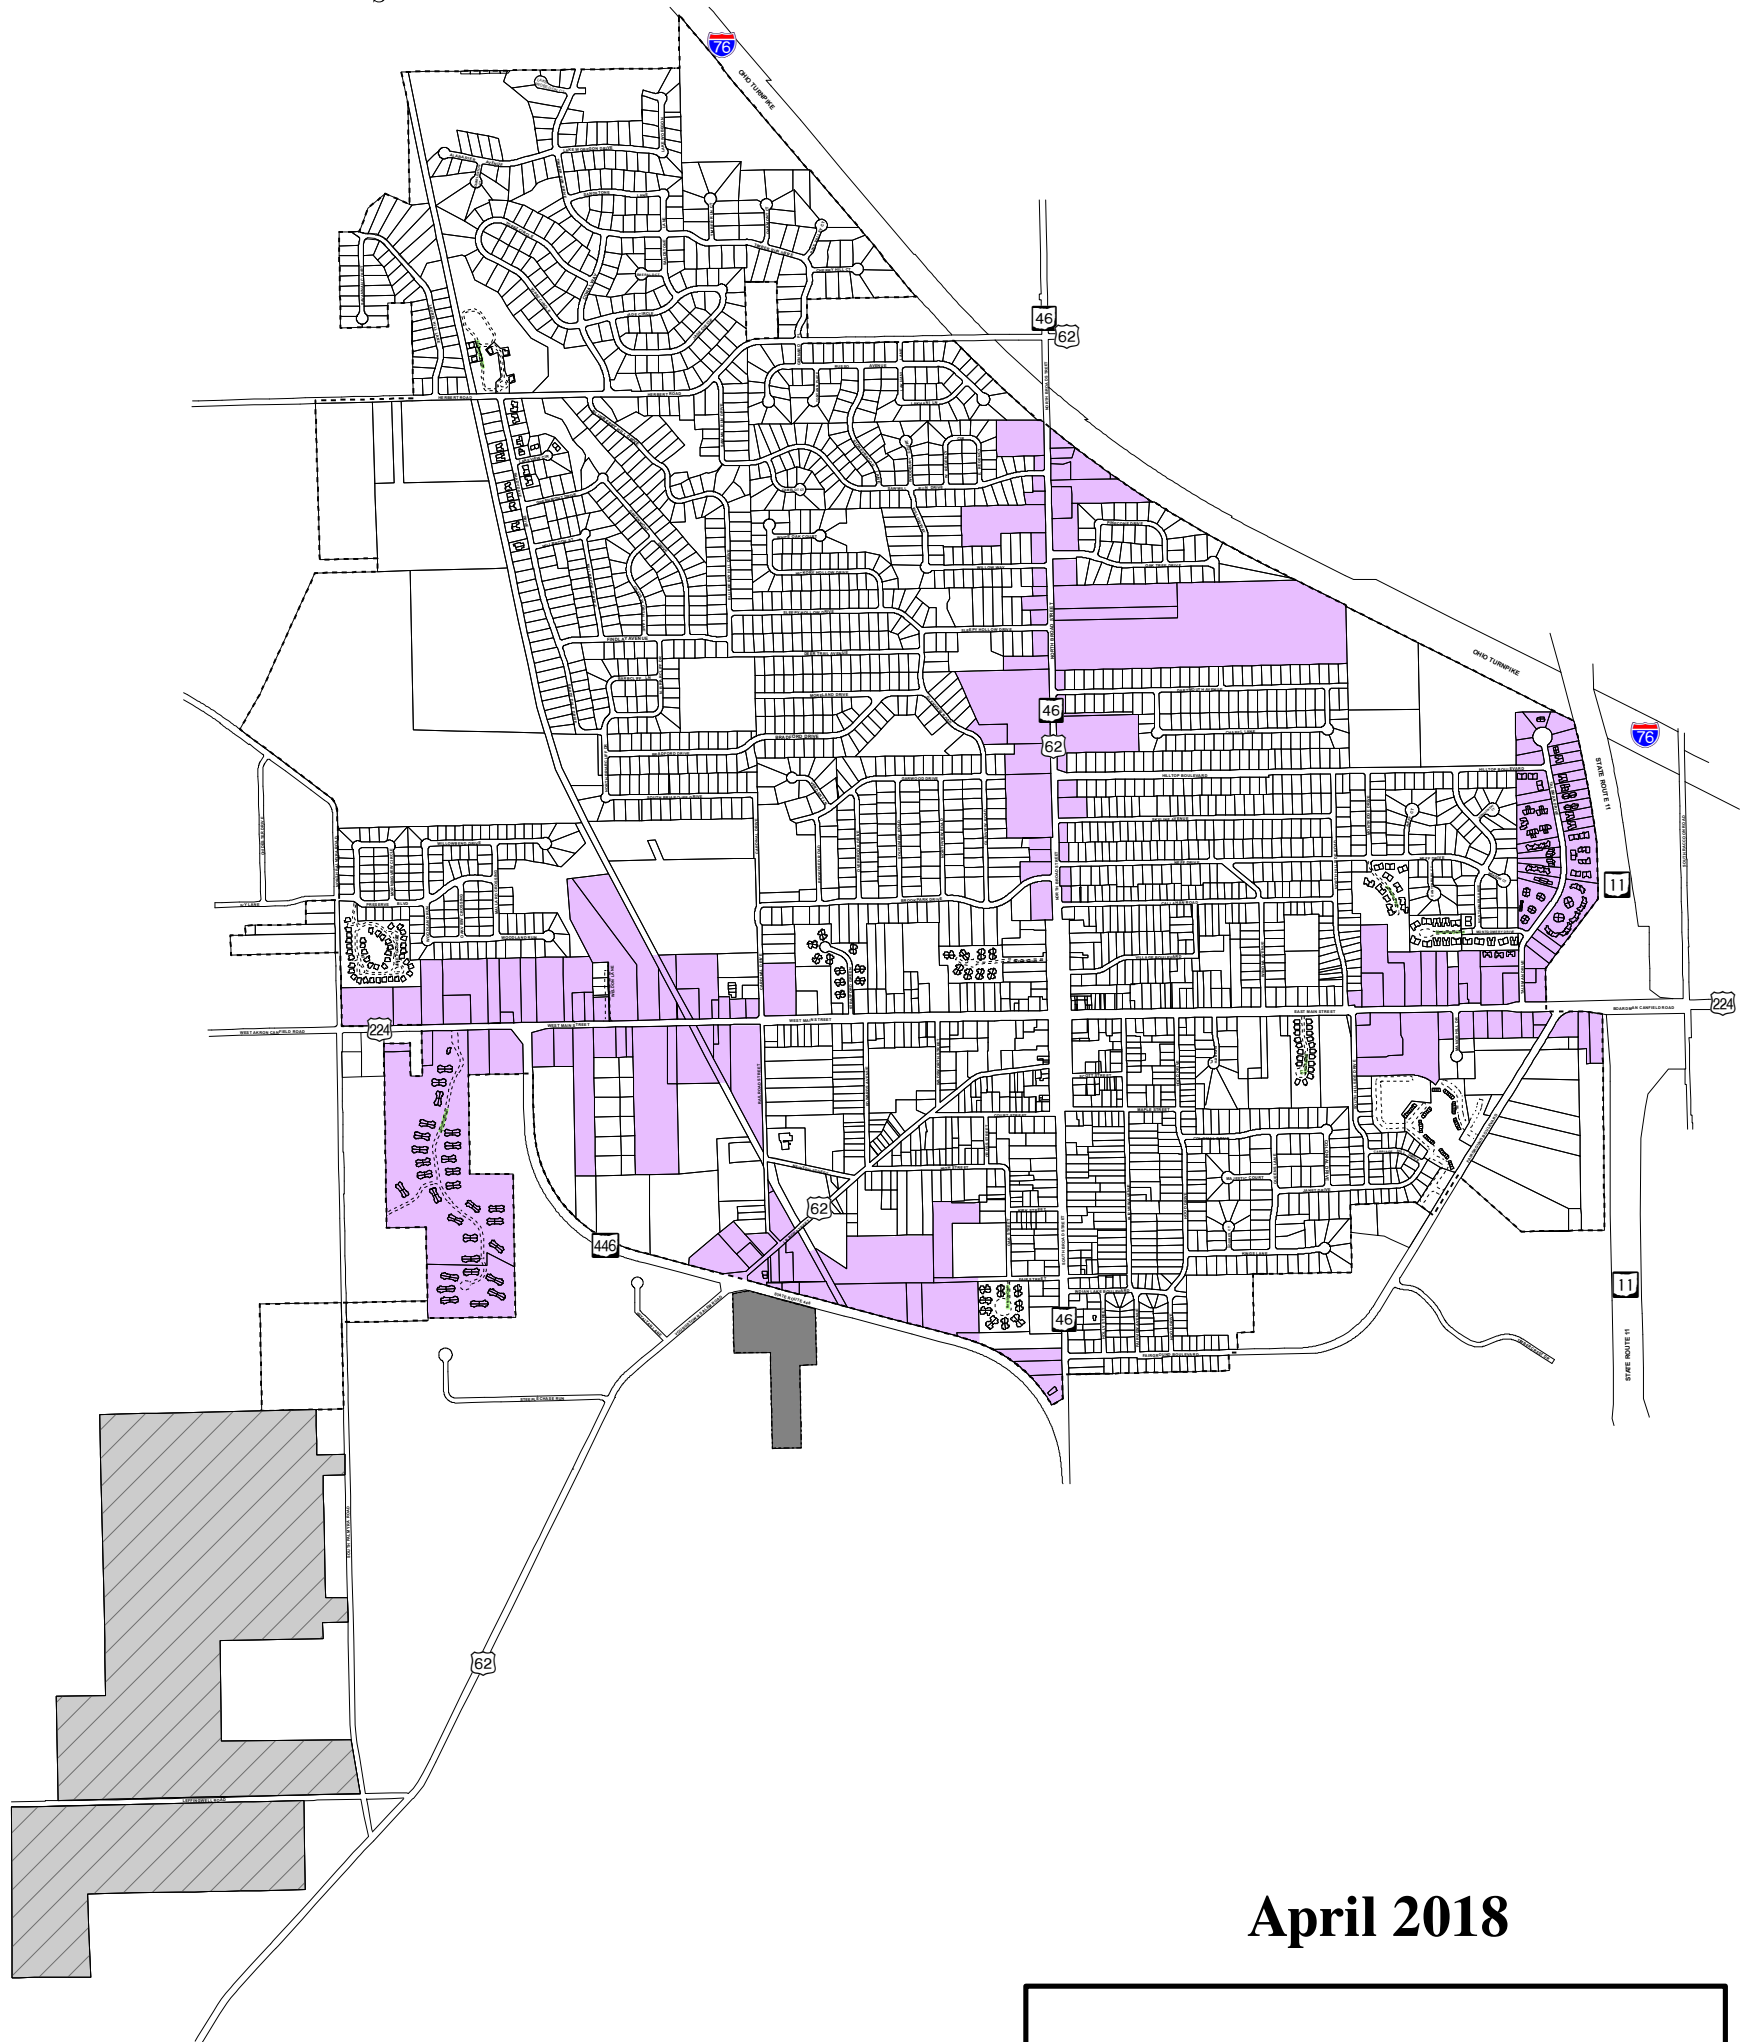

City of Canfield, Ohio

Design Review District Map

Legend:

-  Design Review District
-  Canfield City Limits
-  Property Line
-  Private Road
-  Existing JEDD Boundary
-  Future Annexation

April 2018

0 1,000 2,000 4,000
Feet

0 0.25 0.5 1
Miles